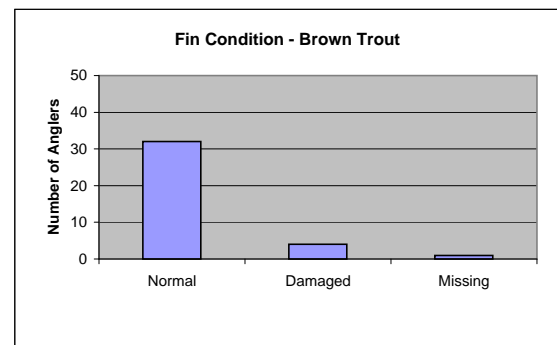

Pawleena Dam Fishery - Angling Survey Results

Pawleena Dam Fishery - Angling Survey Results