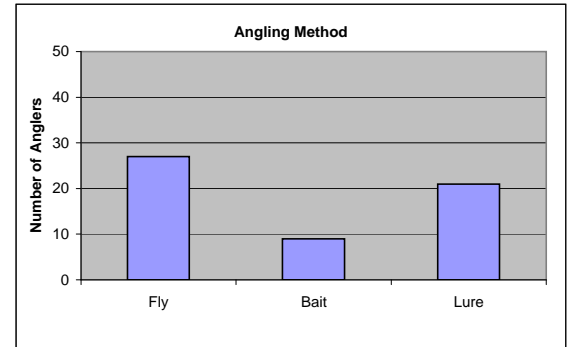

Pawleena Dam Fishery - Angling Survey Results

Pawleena Dam Fishery - Angling Survey Results