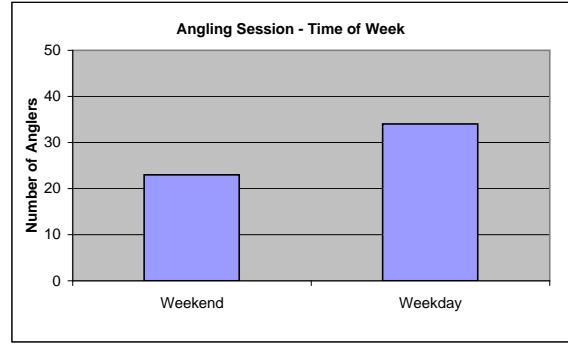

Pawleena Dam Fishery - Angling Survey Results

Pawleena Dam Fishery - Angling Survey Results