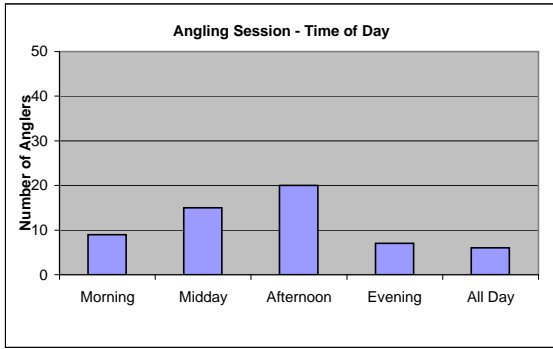

Pawleena Dam Fishery - Angling Survey Results

Pawleena Dam Fishery - Angling Survey Results