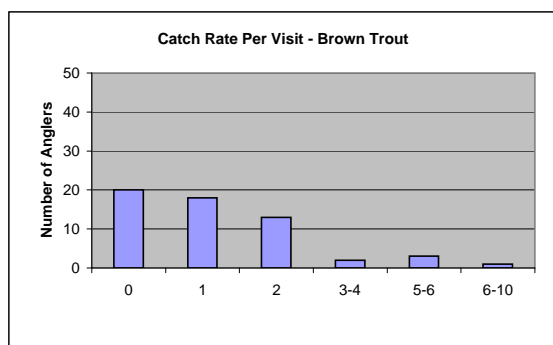

Pawleena Dam Fishery - Angling Survey Results

Pawleena Dam Fishery - Angling Survey Results