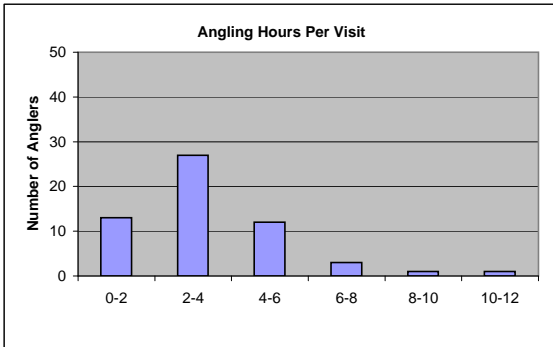

Pawleena Dam Fishery - Angling Survey Results

Pawleena Dam Fishery - Angling Survey Results